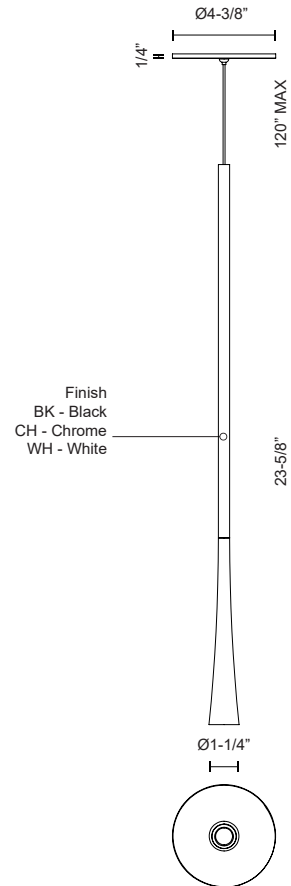

TAPER PD15824

PENDANTS

PROJECT

PD15824-CH
Chrome

PD15824-BK
Black

PD15824-WH
White

SPECIFICATION DETAILS

Fixture Dimensions	D1-1/4" x H23-5/8"
Light Source	LED with DC Driver
Wattage	7W
Total Lumens	510lm
Delivered Lumens	BK-417lm; CH-434lm; WH-440lm;
Voltage	120V
Color Temperature	3000K
CRI (Ra)	90CRI
Optional Color Temps	2700K - 5000K Available, Minimum Order Quantities Apply
LED Rated Life	50,000 hours
Dimming	100% - 10%, TRIAC or ELV Dimmer (Not Included)
Diffuser Details	Acrylic Lens
Adjustable	Yes
Wire Length	120" Max
Wire Type	BK, CH - Black Coaxial Wire; WH - White Coaxial Wire;
Minimum Hang Height	28"
Sloped Ceiling Adaptable	Yes
Location	Dry
CEC Title 24 JA8	Yes, JA8-2022
Canopy Dimensions	D4-3/8" x H1/4"
Paint Finish	BK02; CH01; WH02;

* For custom options, consult factory for details.

* For warranty information, please visit www.kuzcolighting.com/warranty

DESCRIPTION

Slightly offset from the suspension cable the die-cast aluminum body repeats linear verticality with an elongated stem that flows into the conical shade. Concealing functionality in an elegant form the X lamp head integrates an LED spot assembly simultaneously serving as heatsink. The exaggerated tubular length provides aesthetic detail while acting as hang straight. Available in several curated finishes.